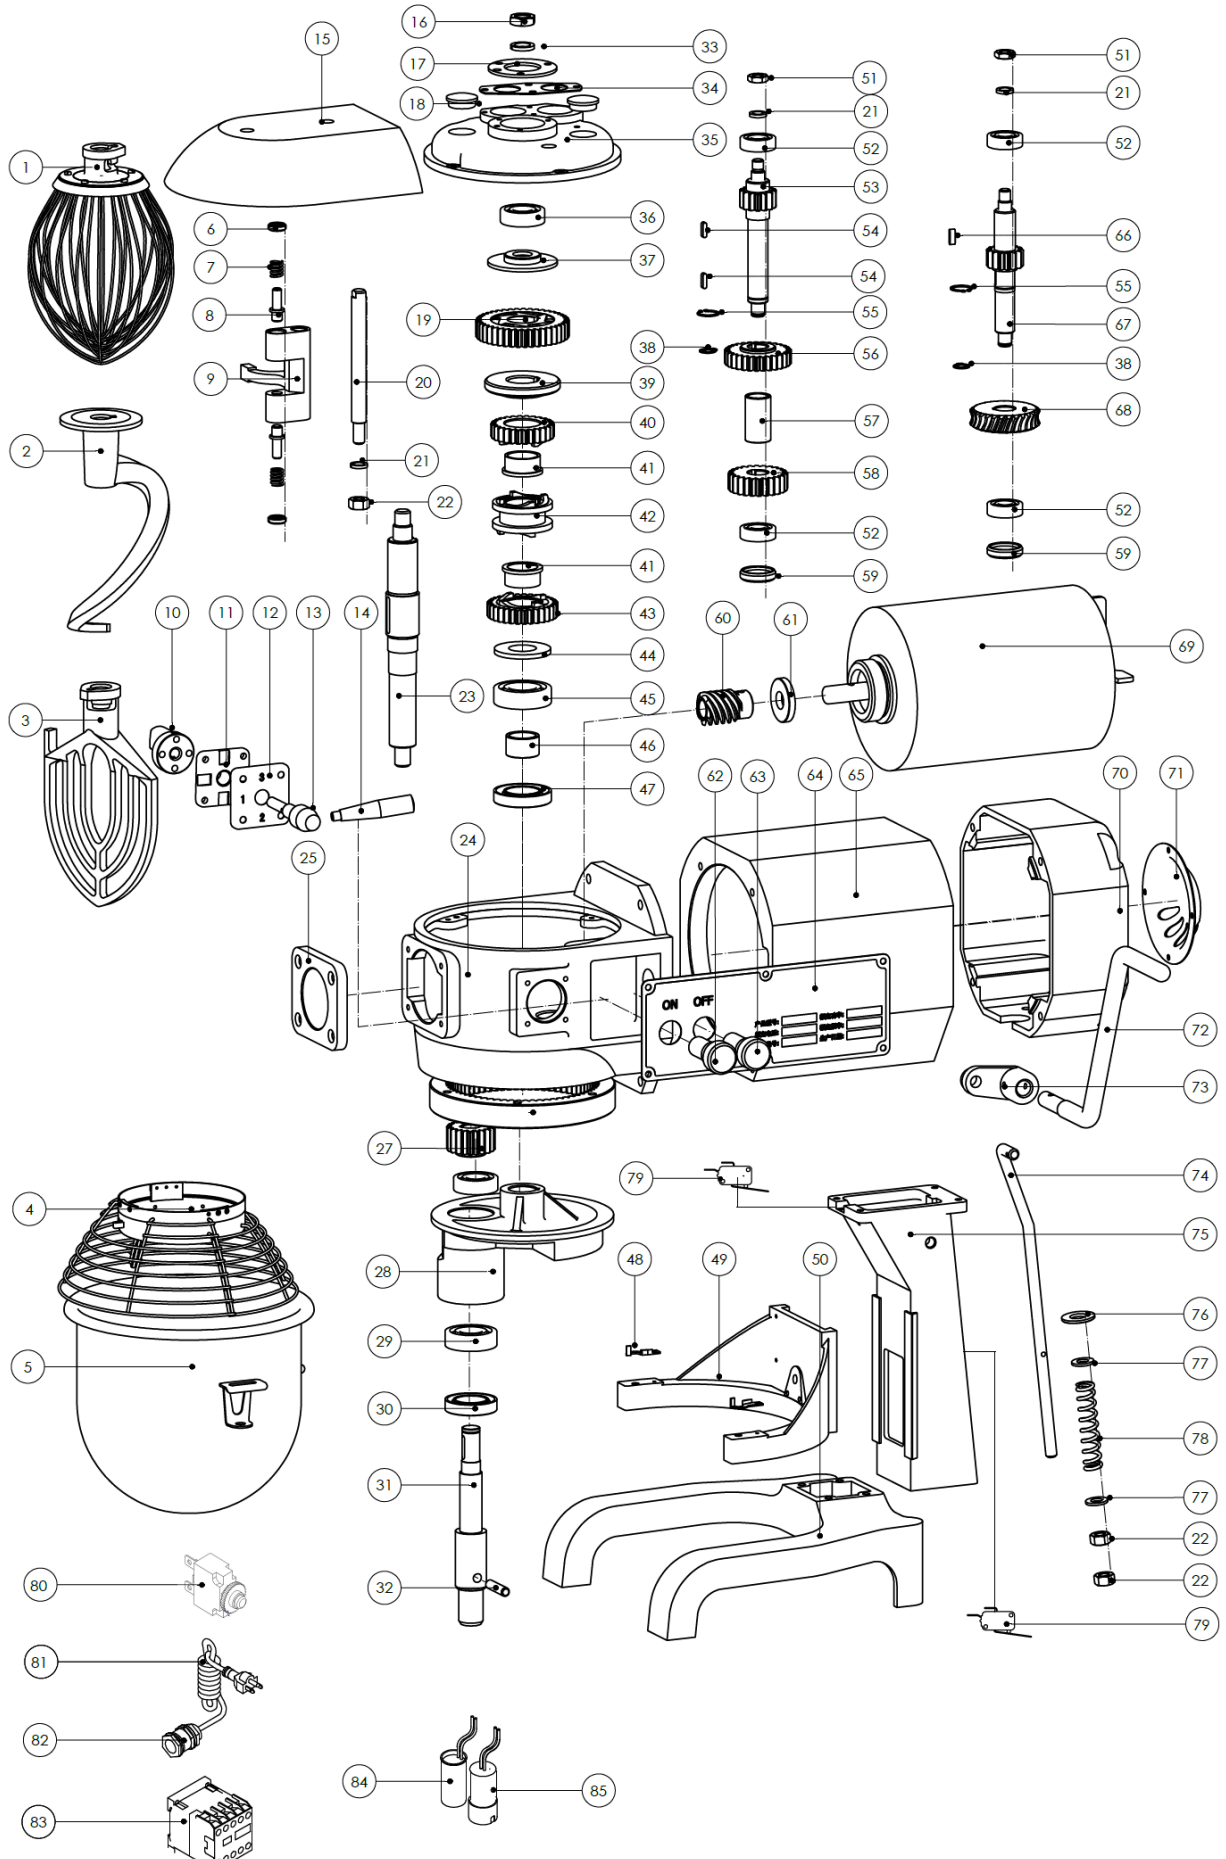

Exploded diagram and spare parts list

GL191

Machine	Explode	Code	Description
Buffalo 20Ltr Planetary Mixer	1	AF520	Wire Whip
Buffalo 20Ltr Planetary Mixer	2	AF521	Spiral Dough Hook
Buffalo 20Ltr Planetary Mixer	3	AF522	Flat Beater
Buffalo 20Ltr Planetary Mixer	4	AF523	Safety Guard
Buffalo 20Ltr Planetary Mixer	5	AF524	Bowl Assembly
Buffalo 20Ltr Planetary Mixer	6		Cap
Buffalo 20Ltr Planetary Mixer	7		Spring
Buffalo 20Ltr Planetary Mixer	8		Pin Shaft
Buffalo 20Ltr Planetary Mixer	9		Shifting Yoke
Buffalo 20Ltr Planetary Mixer	10	AF470	Cam Gear
Buffalo 20Ltr Planetary Mixer	11	AF471	Transmission Plate
Buffalo 20Ltr Planetary Mixer	12	AF525	Panel
Buffalo 20Ltr Planetary Mixer	13	AF526	Lever
Buffalo 20Ltr Planetary Mixer	14	AF527	Handle
Buffalo 20Ltr Planetary Mixer	15		Hood
Buffalo 20Ltr Planetary Mixer	16		Nut
Buffalo 20Ltr Planetary Mixer	17		Pressing Plate
Buffalo 20Ltr Planetary Mixer	18		Cap
Buffalo 20Ltr Planetary Mixer	19		Cog
Buffalo 20Ltr Planetary Mixer	20		Shaft
Buffalo 20Ltr Planetary Mixer	21		Washer
Buffalo 20Ltr Planetary Mixer	22		Nut
Buffalo 20Ltr Planetary Mixer	23		Main Shaft
Buffalo 20Ltr Planetary Mixer	24		Gear Box
Buffalo 20Ltr Planetary Mixer	25		End Cap
Buffalo 20Ltr Planetary Mixer	26		Internal Gear
Buffalo 20Ltr Planetary Mixer	27		Gear
Buffalo 20Ltr Planetary Mixer	28		Operating Shaft
Buffalo 20Ltr Planetary Mixer	29		Bearing
Buffalo 20Ltr Planetary Mixer	30		Seal
Buffalo 20Ltr Planetary Mixer	31		Working Shaft
Buffalo 20Ltr Planetary Mixer	32	AF519	Retainer Pin
Buffalo 20Ltr Planetary Mixer	33		Spring
Buffalo 20Ltr Planetary Mixer	34		Pressing Plate
Buffalo 20Ltr Planetary Mixer	35		Transmission Support
Buffalo 20Ltr Planetary Mixer	36		Bearing
Buffalo 20Ltr Planetary Mixer	37		Spacer
Buffalo 20Ltr Planetary Mixer	38		Circlips
Buffalo 20Ltr Planetary Mixer	39		Ring Gasket
Buffalo 20Ltr Planetary Mixer	40		Gear
Buffalo 20Ltr Planetary Mixer	41		Bushing
Buffalo 20Ltr Planetary Mixer	42		Shaft Sleeve
Buffalo 20Ltr Planetary Mixer	43		Claw Gear
Buffalo 20Ltr Planetary Mixer	44		Washer
Buffalo 20Ltr Planetary Mixer	45		Bearing
Buffalo 20Ltr Planetary Mixer	46		Bushing
Buffalo 20Ltr Planetary Mixer	47		Seal