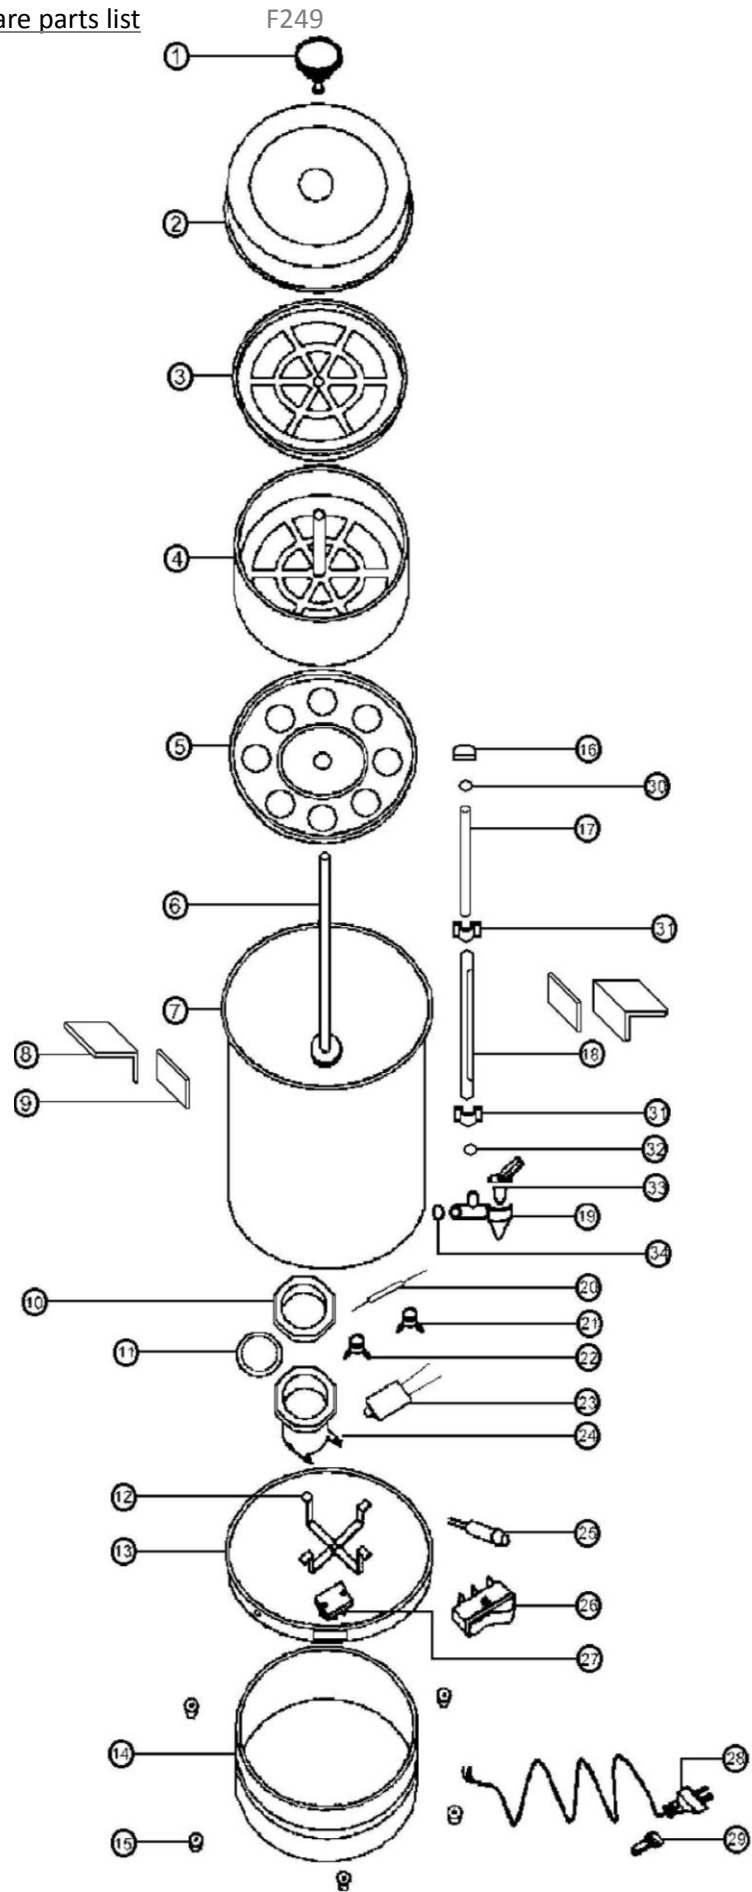

Exploded diagram and spare parts list

Machine	Explode	Code	Description
F249 Buffalo Coffee Urn St/St - 15Ltr	1	N609	Lid Knob
F249 Buffalo Coffee Urn St/St - 15Ltr	2		Urn's Cap
F249 Buffalo Coffee Urn St/St - 15Ltr	3		Basket Cover
F249 Buffalo Coffee Urn St/St - 15Ltr	4		Basket
F249 Buffalo Coffee Urn St/St - 15Ltr	5		Tray Plate
F249 Buffalo Coffee Urn St/St - 15Ltr	6	T244	Pump Bar
F249 Buffalo Coffee Urn St/St - 15Ltr	7		Urn
F249 Buffalo Coffee Urn St/St - 15Ltr	8		Urn's Handle
F249 Buffalo Coffee Urn St/St - 15Ltr	10		Hexagonal Screw
F249 Buffalo Coffee Urn St/St - 15Ltr	11		Heating Element Seal
F249 Buffalo Coffee Urn St/St - 15Ltr	13		Ring
F249 Buffalo Coffee Urn St/St - 15Ltr	15		Bottom Heel
F249 Buffalo Coffee Urn St/St - 15Ltr	17		Glass Graduation
F249 Buffalo Coffee Urn St/St - 15Ltr	18		Sleeve Of Graduation
F249 Buffalo Coffee Urn St/St - 15Ltr	19	N611	Faucet Set
F249 Buffalo Coffee Urn St/St - 15Ltr	20		Thermal Cut-Off
F249 Buffalo Coffee Urn St/St - 15Ltr	21		Thermostat #1 (Low Temperature)
F249 Buffalo Coffee Urn St/St - 15Ltr	22		Thermostat #2 (High Temperature)
F249 Buffalo Coffee Urn St/St - 15Ltr	23		Element
F249 Buffalo Coffee Urn St/St - 15Ltr	24		Element
F249 Buffalo Coffee Urn St/St - 15Ltr	25		Indicator Light
F249 Buffalo Coffee Urn St/St - 15Ltr	26		Switch With Indication
F249 Buffalo Coffee Urn St/St - 15Ltr	27		Terminal Block
F249 Buffalo Coffee Urn St/St - 15Ltr	28		Power Cord
F249 Buffalo Coffee Urn St/St - 15Ltr	30		Graduation Seal
F249 Buffalo Coffee Urn St/St - 15Ltr	31		Graduation Fixer
F249 Buffalo Coffee Urn St/St - 15Ltr	32		Graduation Seal
F249 Buffalo Coffee Urn St/St - 15Ltr	33		Faucet Seal
F249 Buffalo Coffee Urn St/St - 15Ltr	34		Seal