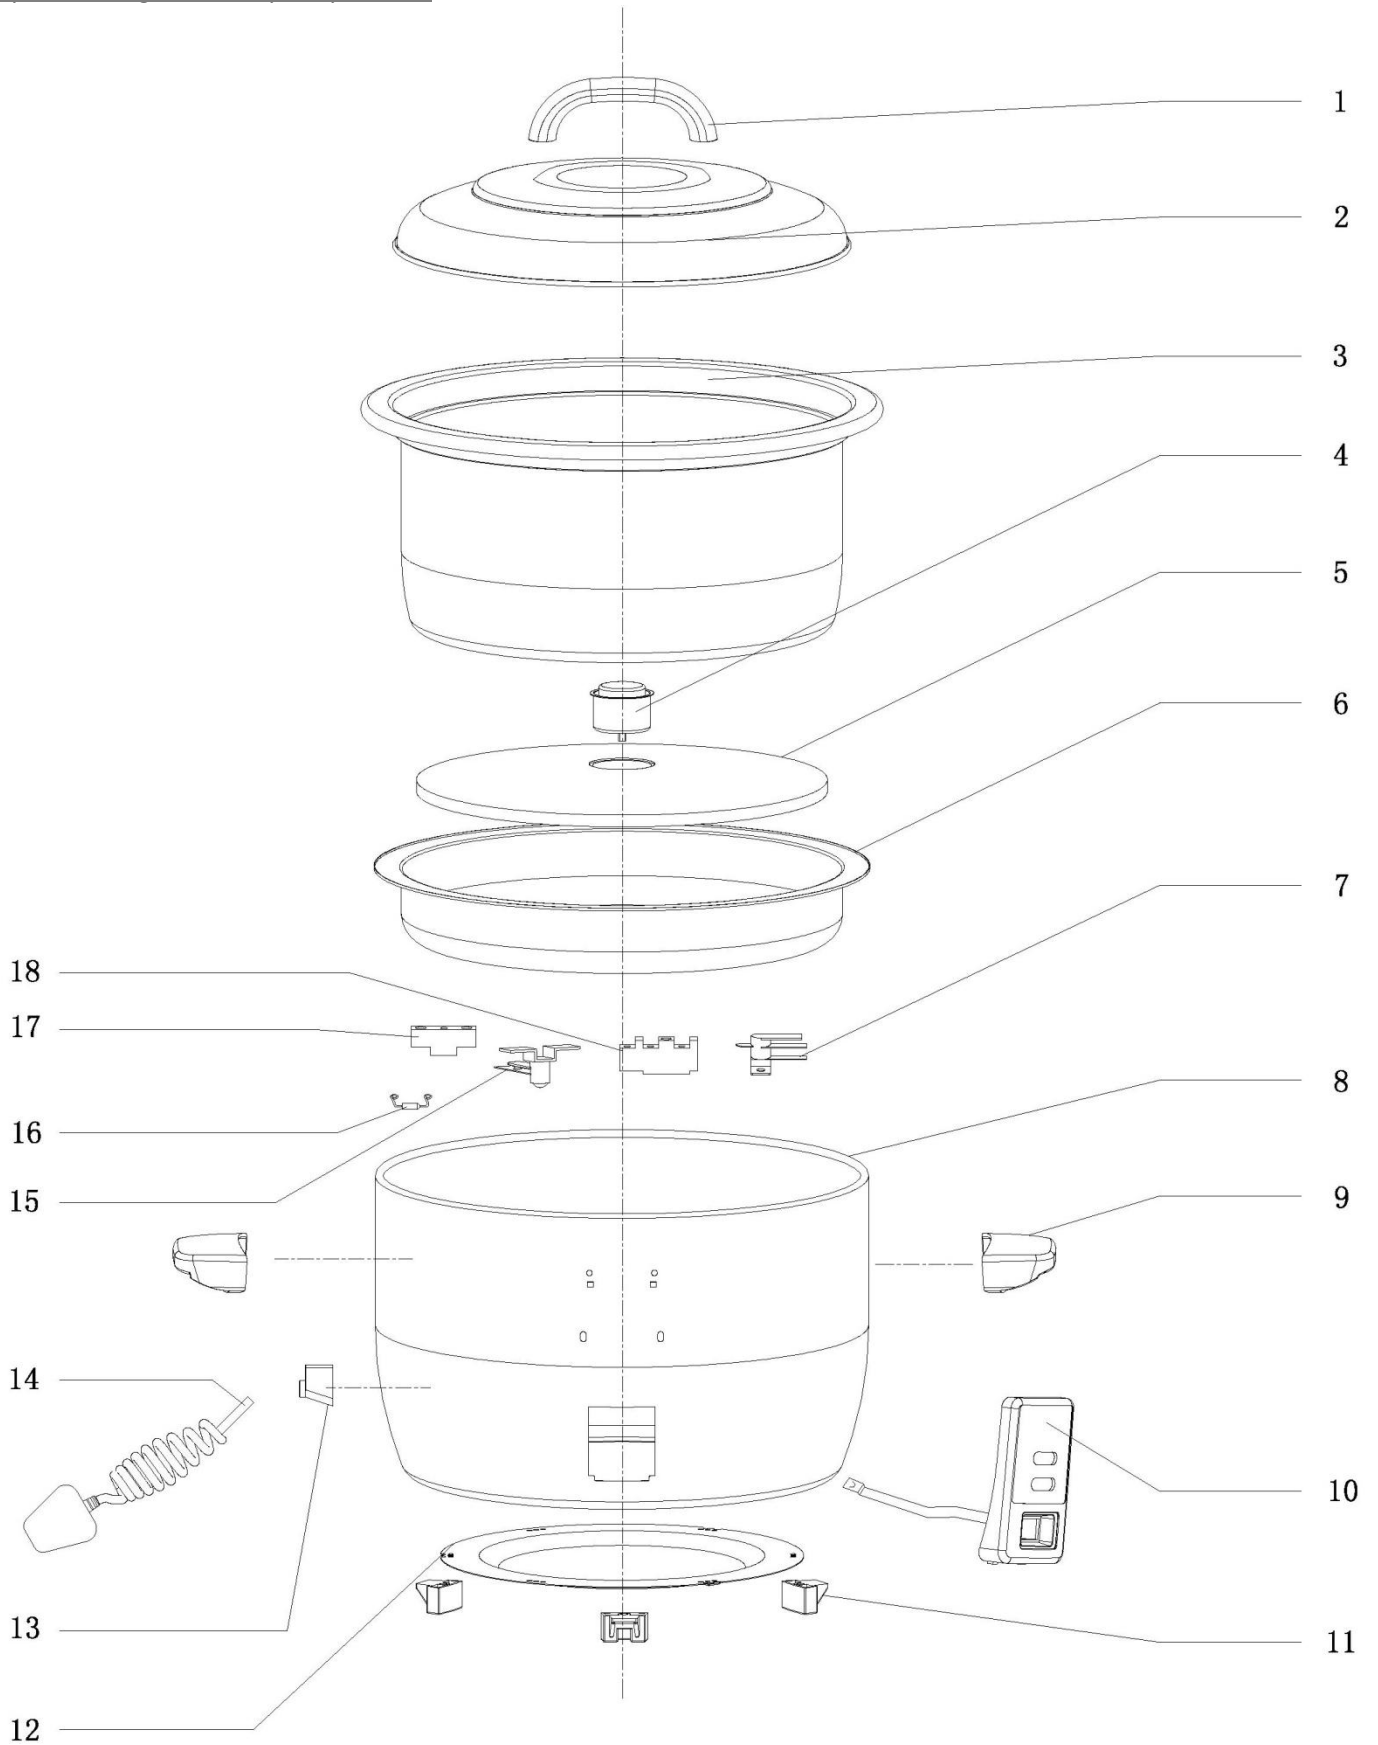

CB944

Machine	Explode	Code	Description
CB944 Buffalo Commercial Rice Cooker -	1	AC373	Lid Handle
CB944 Buffalo Commercial Rice Cooker -	2	AC374	Lid
CB944 Buffalo Commercial Rice Cooker -	3	AC375	Inner Bowl
CB944 Buffalo Commercial Rice Cooker -	4	AC381	Heat Sensor
CB944 Buffalo Commercial Rice Cooker -	5	AC380	Heating Plate
CB944 Buffalo Commercial Rice Cooker -	6	AC376	Sealed Plate
CB944 Buffalo Commercial Rice Cooker -	7		58c Thermostat
CB944 Buffalo Commercial Rice Cooker -	8	AC377	Body
CB944 Buffalo Commercial Rice Cooker -	9	AC378	Side Handle
CB944 Buffalo Commercial Rice Cooker -	10		Main Switch
CB944 Buffalo Commercial Rice Cooker -	11		Foot
CB944 Buffalo Commercial Rice Cooker -	12	AC383	Bottom Cover
CB944 Buffalo Commercial Rice Cooker -	13		Power Cord Clip
CB944 Buffalo Commercial Rice Cooker -	14		Power Cord
CB944 Buffalo Commercial Rice Cooker -	15		Electric Switch
CB944 Buffalo Commercial Rice Cooker -	16		Fuse
CB944 Buffalo Commercial Rice Cooker -	17		Ceramic Connector(2 Points)
CB944 Buffalo Commercial Rice Cooker -	18		Ceramic Connector(3 Points)